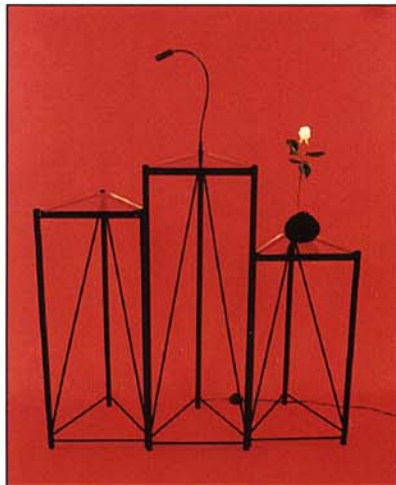

# PEDESTAL TABLES

These elegant pedestals provide a contemporary accent for home or retail display. Nesting, arranged in various geometric patterns or standing alone, they offer a unique presentation for showcasing any piece.

Available in six sizes; 18", 24", 30", 36", 42" and 48" high. Topped with 3/4" glass, these exquisite tables are beautifully finished in black or a true verde gris patina.

Each black pedestal can be fitted with an optional flexible halogen light to enhance and highlight your art.