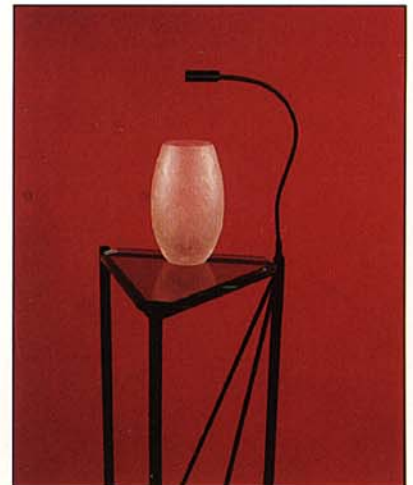

# PEDESTAL TABLES

These elegant pedestals provide a contemporary accent for home or retail display. Nesting, arranged in various geometric patterns or standing alone, they offer a unique presentation for showcasing any piece.

Available in six sizes; 18", 24", 30", 36", 42" and 48" high. Topped with 3/4" glass, these exquisite tables are beautifully finished in black or a true verde gris patina.

Each black pedestal can be fitted with an optional flexible halogen light to enhance and highlight your art.