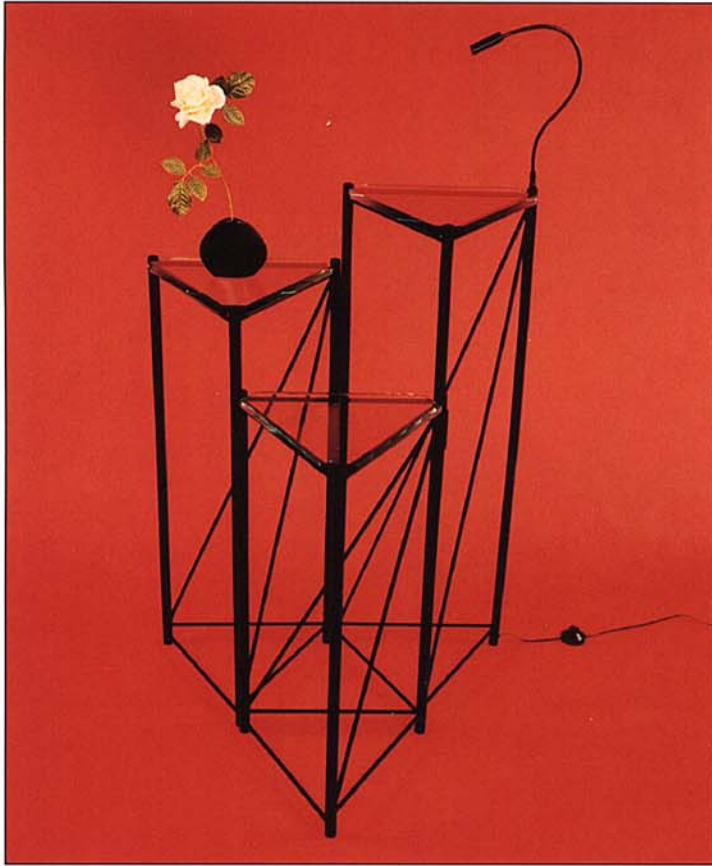

# PEDESTAL TABLES

These elegant pedestals provide a contemporary accent for home or retail display. Nesting, arranged in various geometric patterns or standing alone, they offer a unique presentation for showcasing any piece.

Available in six sizes; 18", 24", 30", 36", 42" and 48" high. Topped with 3/4" glass, these exquisite tables are beautifully finished in black or a true verde gris patina.

Each black pedestal can be fitted with an optional flexible halogen light to enhance and highlight your art.